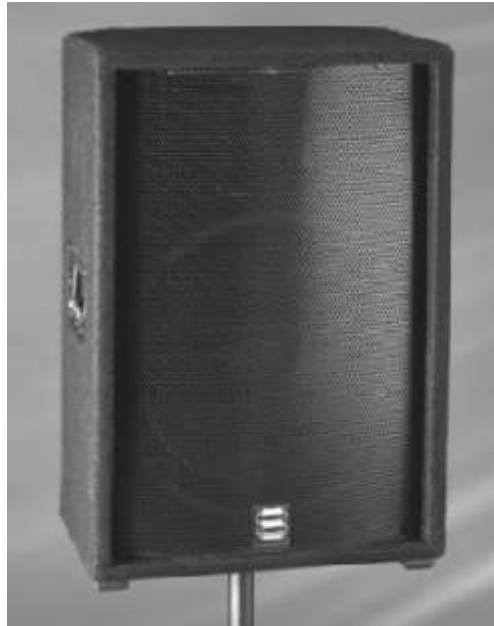

## Dx450

The Dx450 is also available as a Vx450 multi-role version and Mx450 dedicated stage wedge monitor

*Sturdy welded mesh grille and foam front fitted as standard*

The **Dx450** (previously DX-300) is a compact, lightweight two-way cabinet featuring a **15"** bass/mid driver and a high efficiency **1"** compression driver and horn unit.